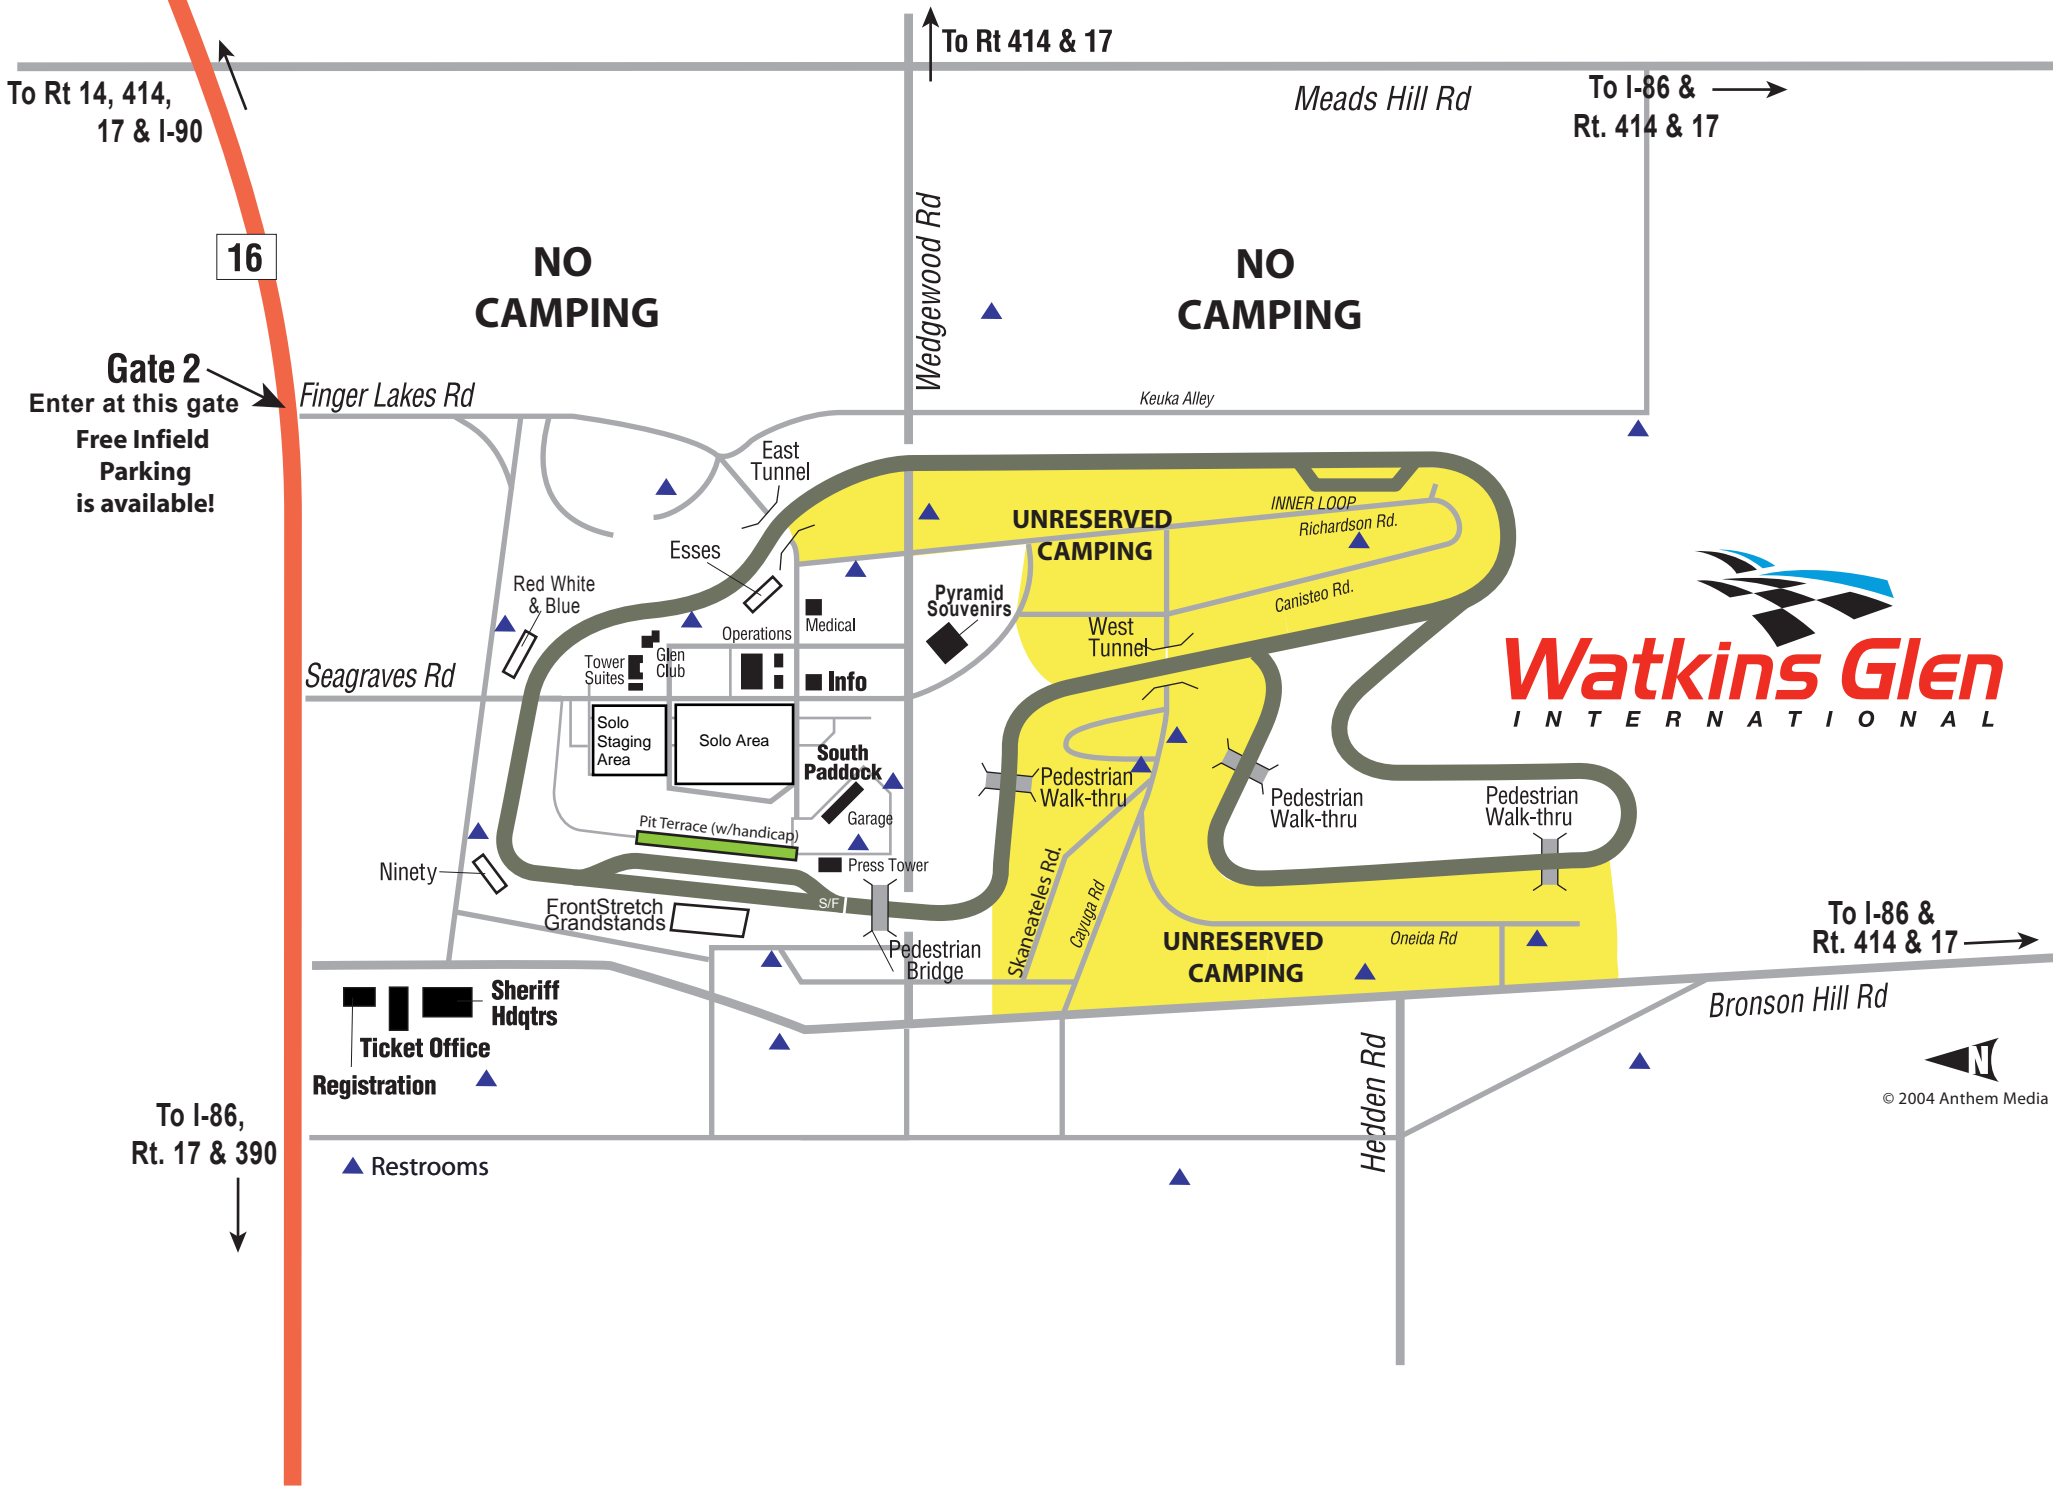

Watkins Glen International - Facility Map

To Rt 14, 414, 17 & I-90

16

NO CAMPING

NO CAMPING

Gate 2
Enter at this gate
Free Infield Parking is available!

To Rt 414 & 17

Meads Hill Rd

To I-86 & Rt. 414 & 17

Wedgewood Rd

Keuka Alley

Finger Lakes Rd

Seagraves Rd

To I-86 & Rt. 414 & 17

Bronson Hill Rd

Sheriff Hdqtrs
Ticket Office
Registration

Restrooms

To I-86, Rt. 17 & 390

Hedden Rd

© 2004 Anthem Media